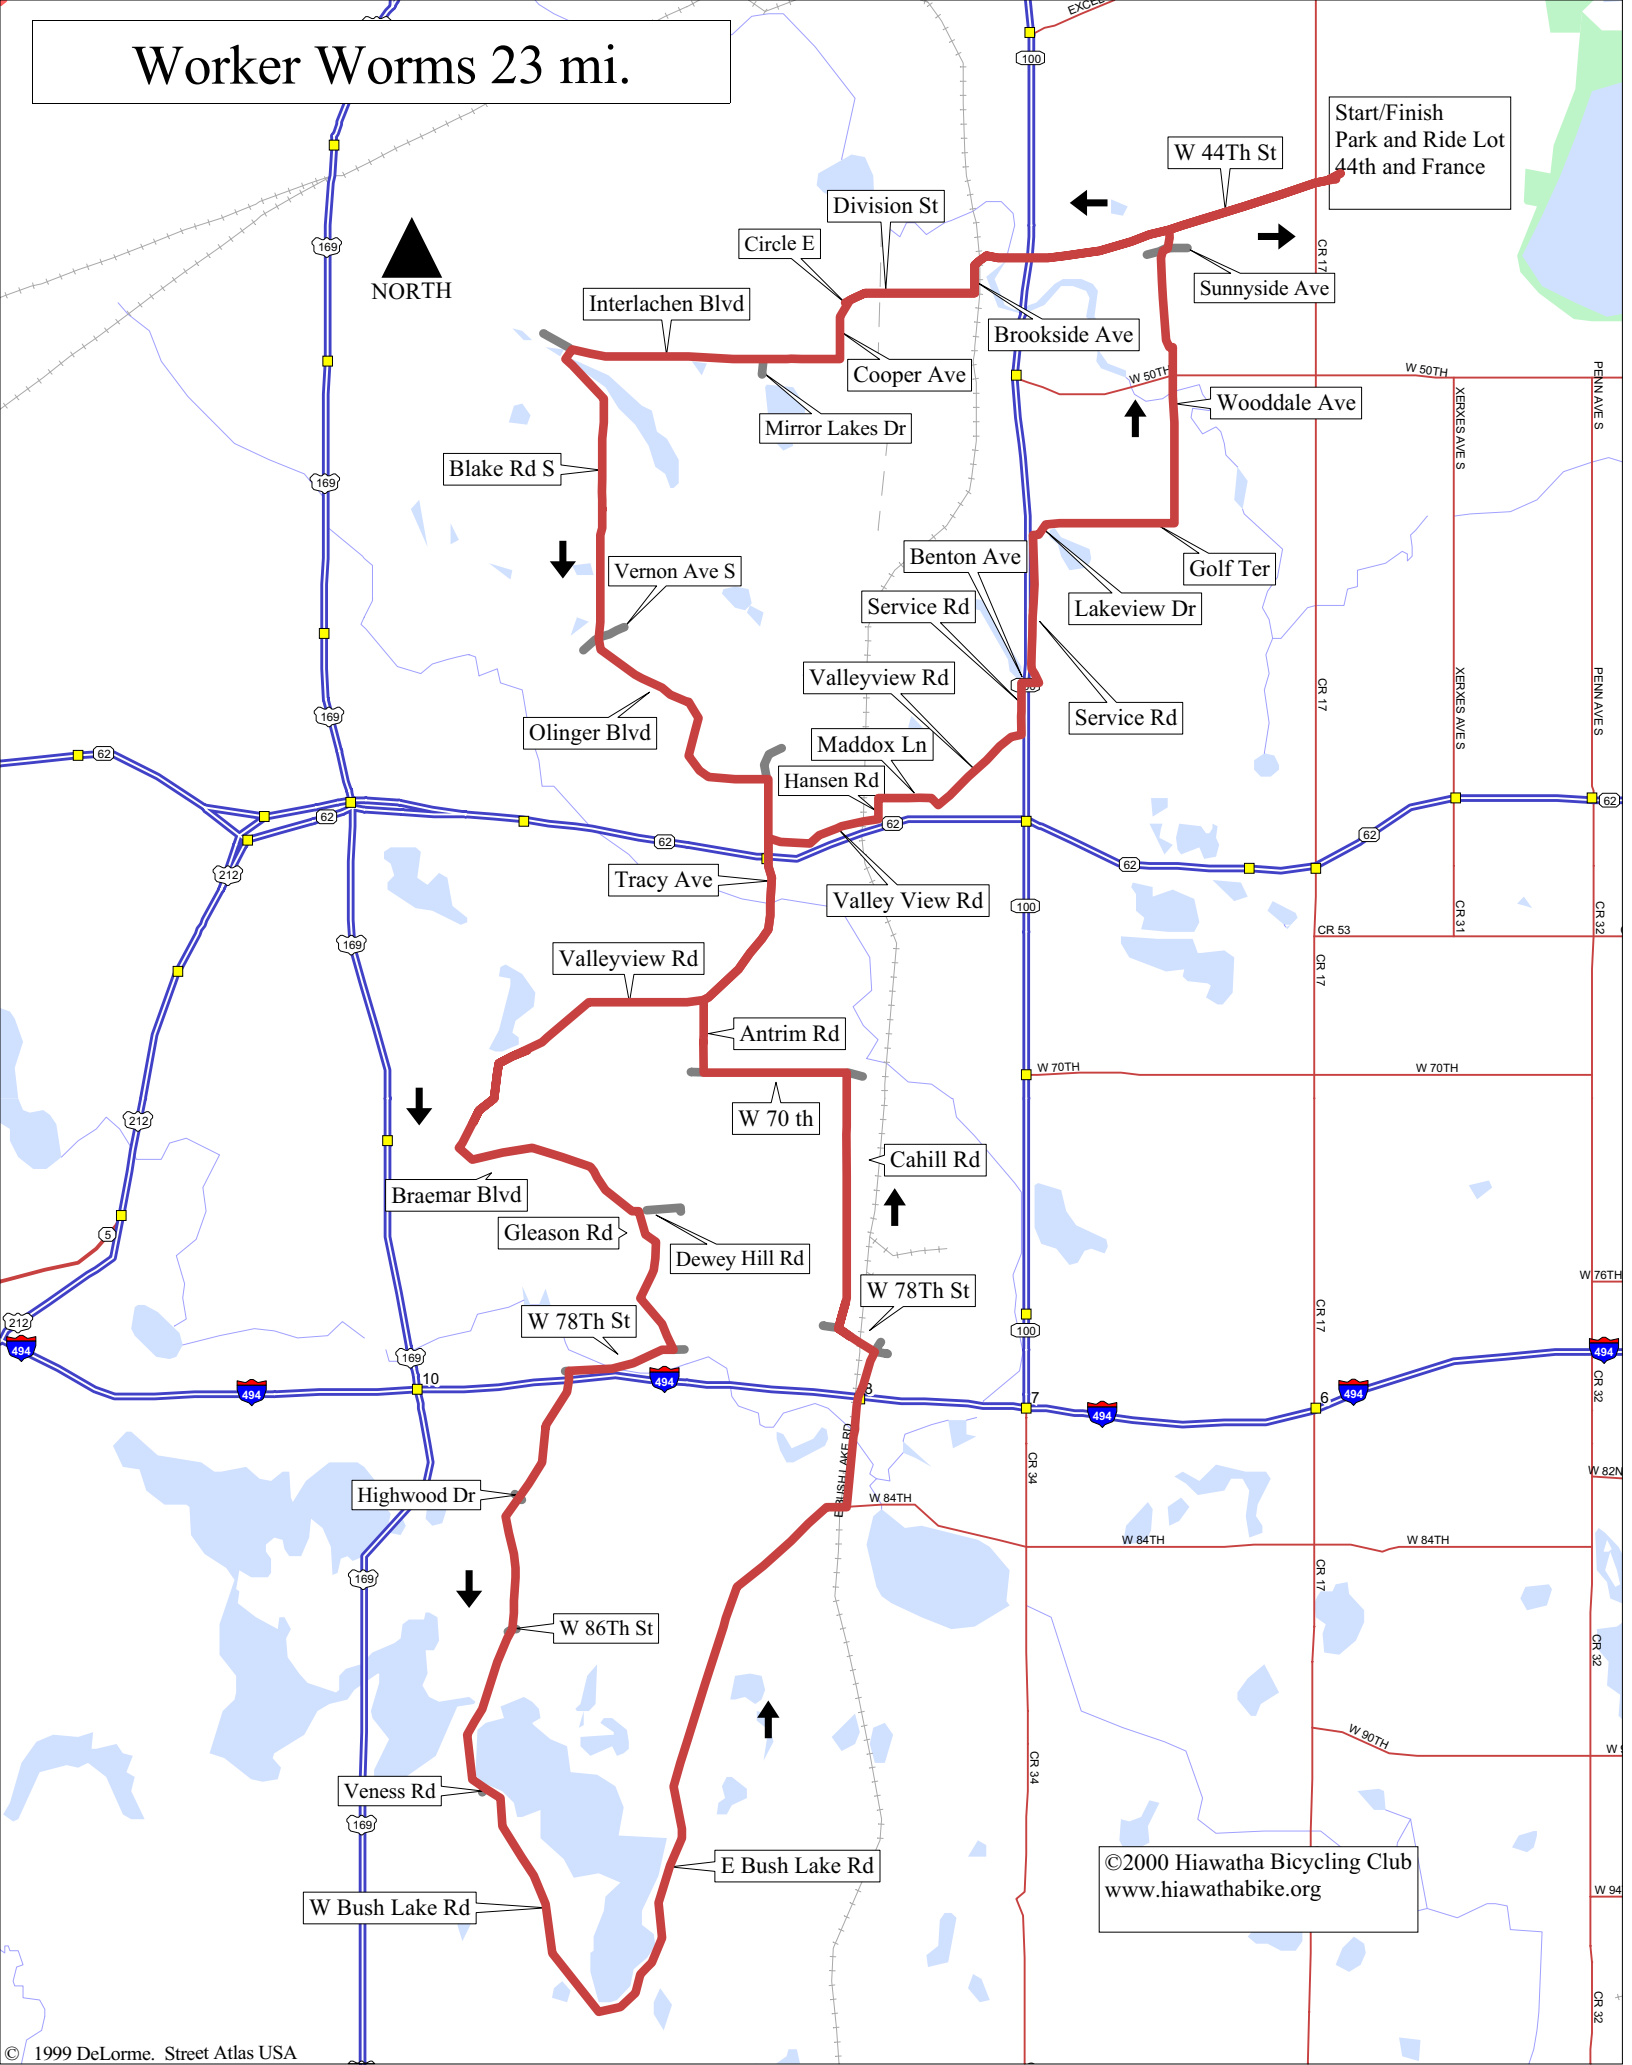

Worker Worms 23 mi.

Start/Finish
Park and Ride Lot
44th and France

©2000 Hiawatha Bicycling Club
www.hiawathabike.org