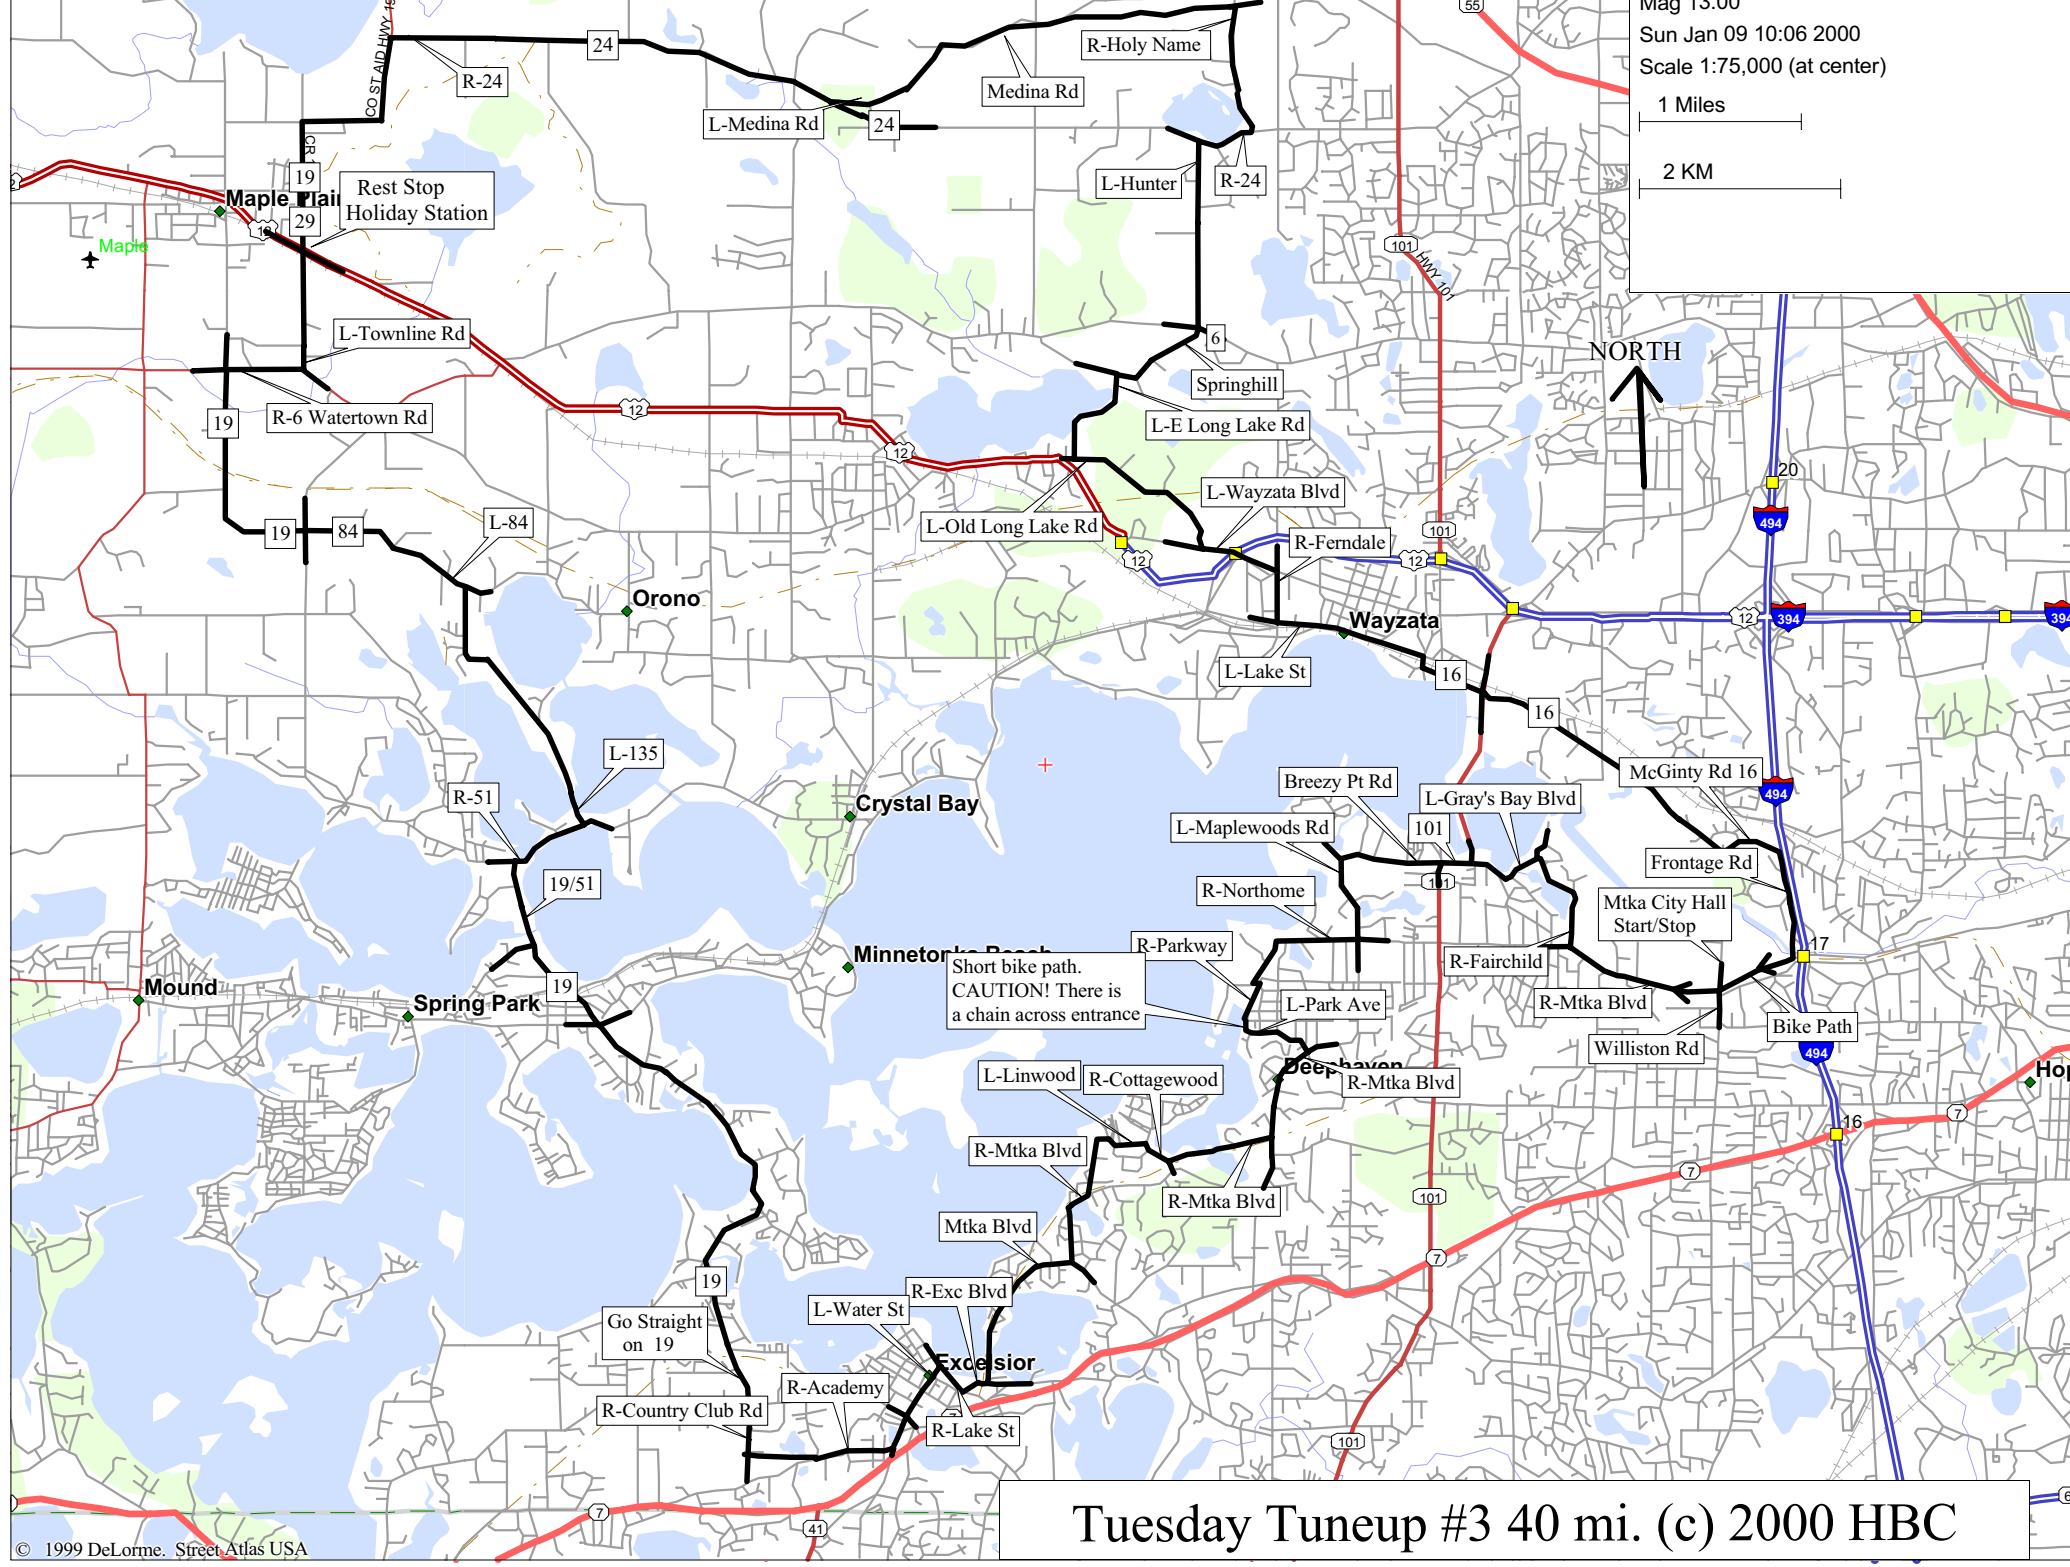

Mag 13.00
Sun Jan 09 10:06 2000
Scale 1:75,000 (at center)
1 Miles
2 KM

Short bike path.
CAUTION! There is a chain across entrance

Tuesday Tuneup #3 40 mi. (c) 2000 HBC